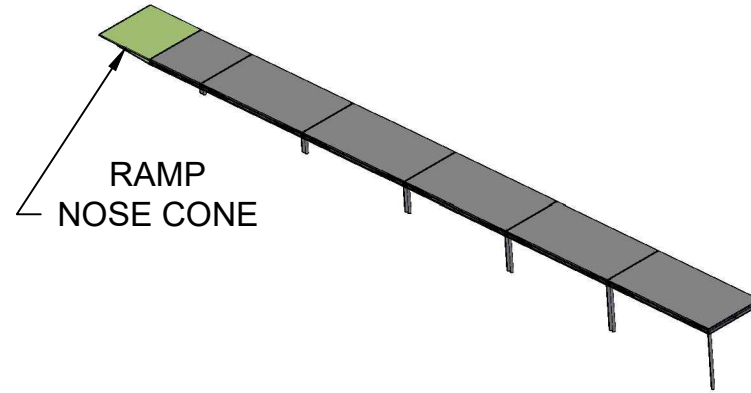

4' WIDE RAMP

RAMP
NOSE CONE

1 ISO VIEW
Scale: 3/32" = 1'-0"

8' WIDE RAMP

RAMP
NOSE CONE

1 ISO VIEW
Scale: 3/32" = 1'-0"

2 SIDE VIEW
Scale: 1/8" = 1'-0"

4' WIDE RAMP SUPPORT SCHEDULE

DECK	A	B	C	D	E	F	G	H	I	J	K
48'	48	44	40	36	32	28	24	20	16	12	8
40'			40	36	32	28	24	20	16	12	8
36'				36	32	28	24	20	16	12	8
32'					32	28	24	20	16	12	8
24'							24	20	16	12	8
8'											8

8' WIDE RAMP SUPPORT SCHEDULE