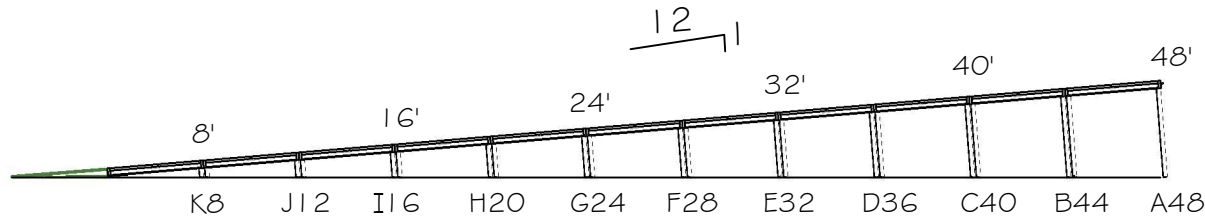

4' WIDE RAMP

RAMP
NOSE CONE

1 ISO VIEW
Scale: 3/32" = 1'-0"

8' WIDE RAMP

RAMP
NOSE CONE

1 ISO VIEW
Scale: 3/32" = 1'-0"

2 SIDE VIEW
Scale: 1/8" = 1'-0"

4' WIDE RAMP SUPPORT SCHEDULE

DECK	A	B	C	D	E	F	G	H	I	J	K
48'	48	44	40	36	32	28	24	20	16	12	8
40'			40	36	32	28	24	20	16	12	8
36'				36	32	28	24	20	16	12	8
32'					32	28	24	20	16	12	8
24'							24	20	16	12	8
8'											8

8' WIDE RAMP SUPPORT SCHEDULE

DECK	A	B	C	D	E	F	G	H	I	J	K
48'	48		40		32		24		16		8
40'			40		32		24		16		8
36'				36		28		20		12	8
32'					32		24		16		8
24'							24		16		8
8'											8

Notes: