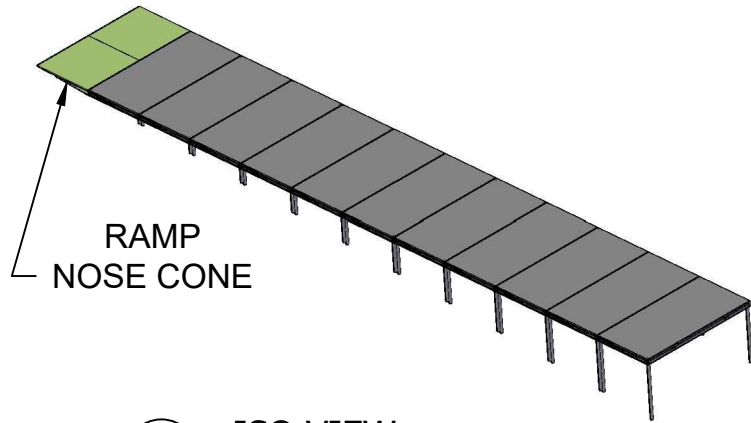

4' WIDE RAMP

RAMP
NOSE CONE

1 ISO VIEW
Scale: 3/32" = 1'-0"

8' WIDE RAMP

RAMP
NOSE CONE

1 ISO VIEW
Scale: 3/32" = 1'-0"

2 SIDE VIEW
Scale: 1/8" = 1'-0"

4' WIDE RAMP SUPPORT SCHEDULE

DECK	A	B	C	D	E	F	G	H	I	J	K
48'	48	44	40	36	32	28	24	20	16	12	8
40'			40	36	32	28	24	20	16	12	8
36'				36	32	28	24	20	16	12	8
32'					32	28	24	20	16	12	8
24'							24	20	16	12	8
8'											8

8' WIDE RAMP SUPPORT SCHEDULE