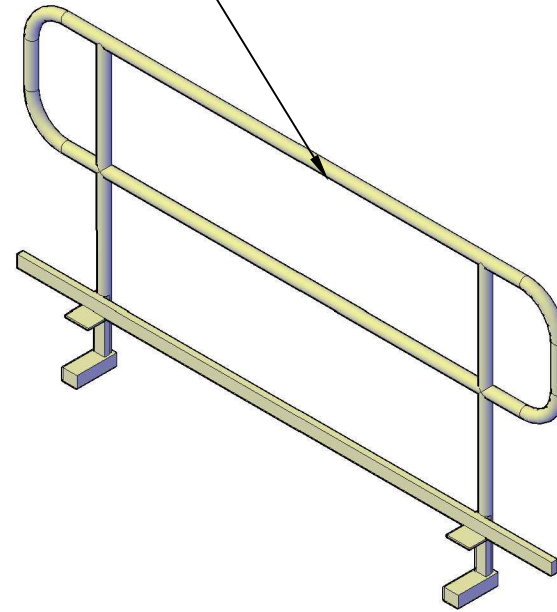

ALL METAL COSNTRUCTION

1 PLAN VIEW  
Scale: 5/8" = 1'-0"

4 ISO VIEW  
Scale: 5/8" = 1'-0"

2 FRONT VIEW  
Scale: 5/8" = 1'-0"

3 SIDE VIEW  
Scale: 5/8" = 1'-0"

Notes:

- 

Disclaimer:  
Product Design and Drawing are property of Bungalow Scenic Studios. Drawing cannot be reproduced, copied or used for construction without written permission from Bungalow Scenic Studios.

2 **FRONT VIEW**  
Scale: 1/2" = 1'-0"

3 **SIDE VIEW**  
Scale: 1/2" = 1'-0"

Notes:

-

ALL METAL CONSTRUCTION

1 PLAN VIEW  
Scale: 1/2" = 1'-0"

4 ISO VIEW  
Scale: 1/2" = 1'-0"

2 FRONT VIEW  
Scale: 1/2" = 1'-0"

3 SIDE VIEW  
Scale: 1/2" = 1'-0"

Notes:

•