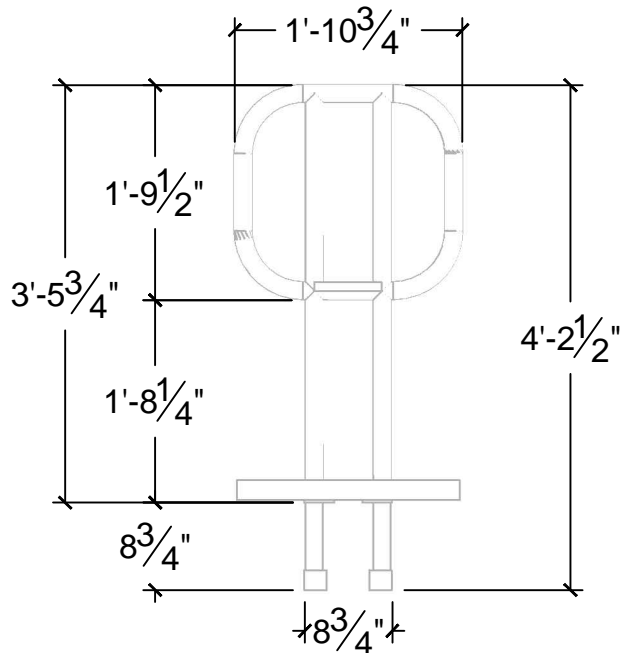

ALL METAL COSNTRUCTION

1 PLAN VIEW  
Scale: 5/8" = 1'-0"

4 ISO VIEW  
Scale: 5/8" = 1'-0"

2 FRONT VIEW  
Scale: 5/8" = 1'-0"

3 SIDE VIEW  
Scale: 5/8" = 1'-0"

Notes:

- 

Disclaimer:  
Product Design and Drawing are property of Bungalow Scenic Studios. Drawing cannot be reproduced, copied or used for construction without written permission from Bungalow Scenic Studios.

2 **FRONT VIEW**  
Scale: 1/2" = 1'-0"

3 **SIDE VIEW**  
Scale: 1/2" = 1'-0"

Notes:

-

ALL METAL CONSTRUCTION

1 PLAN VIEW  
Scale: 1/2" = 1'-0"

4 ISO VIEW  
Scale: 1/2" = 1'-0"

2 FRONT VIEW  
Scale: 1/2" = 1'-0"

3 SIDE VIEW  
Scale: 1/2" = 1'-0"

Notes:

•