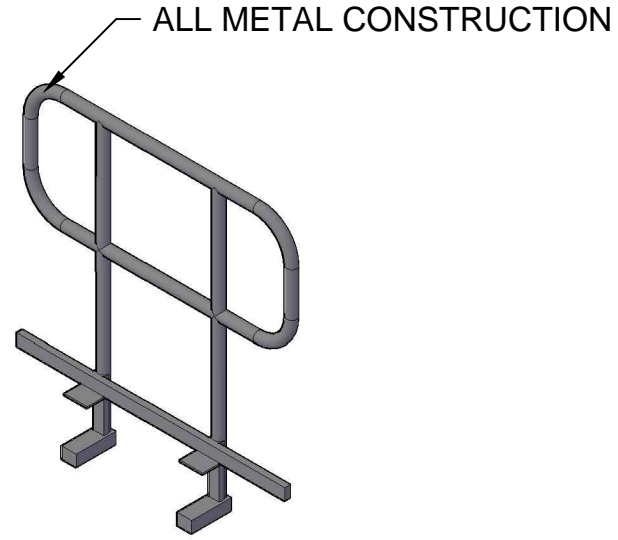

4 **ISO VIEW**
Scale: 1/2" = 1'-0"