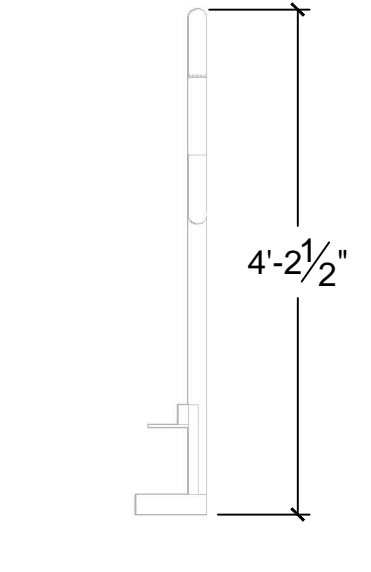

ALL METAL COSNTRUCTION

1 PLAN VIEW  
Scale: 5/8" = 1'-0"

4 ISO VIEW  
Scale: 5/8" = 1'-0"

2 FRONT VIEW  
Scale: 5/8" = 1'-0"

3 SIDE VIEW  
Scale: 5/8" = 1'-0"

Notes:

- 

Disclaimer:  
Product Design and Drawing are property of Bungalow Scenic Studios. Drawing cannot be reproduced, copied or used for construction without written permission from Bungalow Scenic Studios.

BUNGALOW scenic studios  
3601 Silver Star Road • Orlando, Florida 32809 • 407-401-9191

Description:  
Web-Gaurd rail 42 High-2' Long

1 **PLAN VIEW**  
Scale: 1/2" = 1'-0"

4 **ISO VIEW**  
Scale: 1/2" = 1'-0"

2 **FRONT VIEW**  
Scale: 1/2" = 1'-0"

3 **SIDE VIEW**  
Scale: 1/2" = 1'-0"

Notes:

-

ALL METAL CONSTRUCTION

1 PLAN VIEW  
Scale: 1/2" = 1'-0"

4 ISO VIEW  
Scale: 1/2" = 1'-0"

2 FRONT VIEW  
Scale: 1/2" = 1'-0"

3 SIDE VIEW  
Scale: 1/2" = 1'-0"

Notes:

•