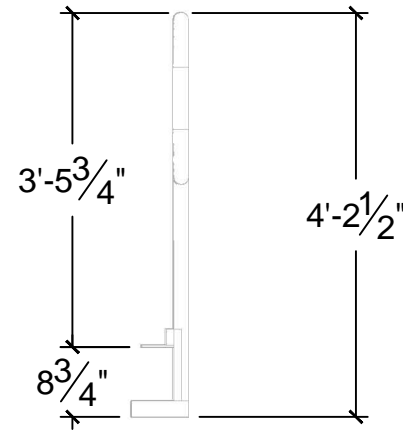

ALL METAL COSNTRUCTION

1 PLAN VIEW  
Scale: 5/8" = 1'-0"

4 ISO VIEW  
Scale: 5/8" = 1'-0"

2 FRONT VIEW  
Scale: 5/8" = 1'-0"

3 SIDE VIEW  
Scale: 5/8" = 1'-0"

Notes:

- 

Disclaimer:  
Product Design and Drawing are property of Bungalow Scenic Studios. Drawing cannot be reproduced, copied or used for construction without written permission from Bungalow Scenic Studios.

2 **FRONT VIEW**  
Scale: 1/2" = 1'-0"

3 **SIDE VIEW**  
Scale: 1/2" = 1'-0"

Notes:

-

ALL METAL CONSTRUCTION

1 PLAN VIEW  
Scale: 1/2" = 1'-0"

4 ISO VIEW  
Scale: 1/2" = 1'-0"

2 FRONT VIEW  
Scale: 1/2" = 1'-0"

3 SIDE VIEW  
Scale: 1/2" = 1'-0"

Notes:

•