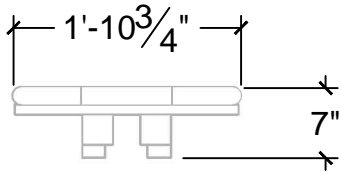

ALL METAL COSNTRUCTION

1 PLAN VIEW  
Scale: 5/8" = 1'-0"

4 ISO VIEW  
Scale: 5/8" = 1'-0"

2 FRONT VIEW  
Scale: 5/8" = 1'-0"

3 SIDE VIEW  
Scale: 5/8" = 1'-0"

Notes:

- 

Disclaimer:  
Product Design and Drawing are property of Bungalow Scenic Studios. Drawing cannot be reproduced, copied or used for construction without written permission from Bungalow Scenic Studios.

2 **FRONT VIEW**  
Scale: 1/2" = 1'-0"

3 **SIDE VIEW**  
Scale: 1/2" = 1'-0"

Notes:

-

ALL METAL CONSTRUCTION

1 PLAN VIEW  
Scale: 1/2" = 1'-0"

4 ISO VIEW  
Scale: 1/2" = 1'-0"

2 FRONT VIEW  
Scale: 1/2" = 1'-0"

3 SIDE VIEW  
Scale: 1/2" = 1'-0"

Notes:

•