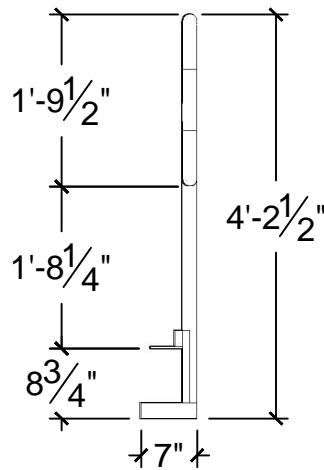

ALL METAL COSNTRUCTION

1 PLAN VIEW  
Scale: 5/8" = 1'-0"

4 ISO VIEW  
Scale: 5/8" = 1'-0"

2 FRONT VIEW  
Scale: 5/8" = 1'-0"

3 SIDE VIEW  
Scale: 5/8" = 1'-0"

Notes:

- 

Disclaimer:  
Product Design and Drawing are property of Bungalow Scenic Studios. Drawing cannot be reproduced, copied or used for construction without written permission from Bungalow Scenic Studios.

BUNGALOW scenic studios  
3601 Silver Star Road • Orlando, Florida 32809 • 407-401-9191

Description:  
Web-Gaurd rail 42 High-2' Long

1 **PLAN VIEW**  
Scale: 1/2" = 1'-0"

4 **ISO VIEW**  
Scale: 1/2" = 1'-0"

2 **FRONT VIEW**  
Scale: 1/2" = 1'-0"

3 **SIDE VIEW**  
Scale: 1/2" = 1'-0"

Notes:

-

ALL METAL CONSTRUCTION

1 PLAN VIEW  
Scale: 1/2" = 1'-0"

4 ISO VIEW  
Scale: 1/2" = 1'-0"

2 FRONT VIEW  
Scale: 1/2" = 1'-0"

3 SIDE VIEW  
Scale: 1/2" = 1'-0"

Notes:

•