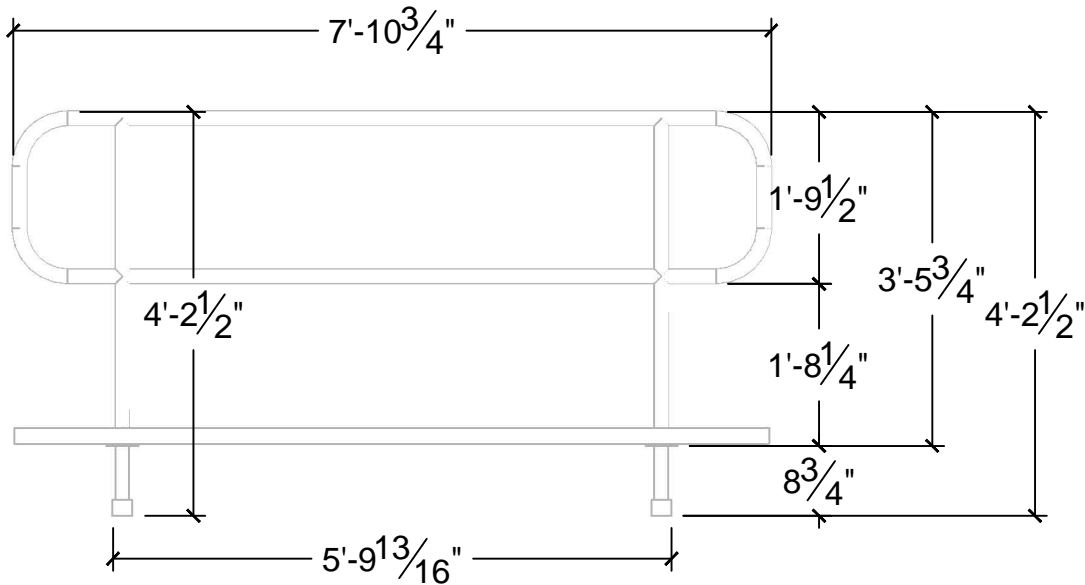

ALL METAL COSNTRUCTION

1 PLAN VIEW  
Scale: 5/8" = 1'-0"

4 ISO VIEW  
Scale: 5/8" = 1'-0"

2 FRONT VIEW  
Scale: 5/8" = 1'-0"

3 SIDE VIEW  
Scale: 5/8" = 1'-0"

Notes:

- 

Disclaimer:  
Product Design and Drawing are property of Bungalow Scenic Studios. Drawing cannot be reproduced, copied or used for construction without written permission from Bungalow Scenic Studios.

2 **FRONT VIEW**  
Scale: 1/2" = 1'-0"

3 **SIDE VIEW**  
Scale: 1/2" = 1'-0"

Notes:

-

ALL METAL CONSTRUCTION

1 PLAN VIEW  
Scale: 1/2" = 1'-0"

4 ISO VIEW  
Scale: 1/2" = 1'-0"

2 FRONT VIEW  
Scale: 1/2" = 1'-0"

3 SIDE VIEW  
Scale: 1/2" = 1'-0"

Notes:

•