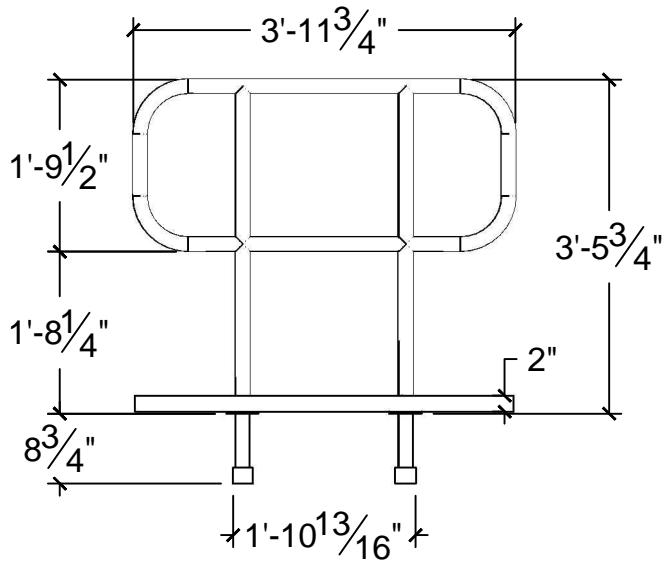

ALL METAL COSNTRUCTION

1 PLAN VIEW  
Scale: 5/8" = 1'-0"

4 ISO VIEW  
Scale: 5/8" = 1'-0"

2 FRONT VIEW  
Scale: 5/8" = 1'-0"

3 SIDE VIEW  
Scale: 5/8" = 1'-0"

Notes:

- 

Disclaimer:  
Product Design and Drawing are property of Bungalow Scenic Studios. Drawing cannot be reproduced, copied or used for construction without written permission from Bungalow Scenic Studios.

BUNGALOW scenic studios  
3601 Silver Star Road • Orlando, Florida 32809 • 407-401-9191

Description:  
Web-Gaurd rail 42 High-2' Long

1 **PLAN VIEW**  
Scale: 1/2" = 1'-0"

4 **ISO VIEW**  
Scale: 1/2" = 1'-0"

2 **FRONT VIEW**  
Scale: 1/2" = 1'-0"

3 **SIDE VIEW**  
Scale: 1/2" = 1'-0"

Notes:

-

ALL METAL CONSTRUCTION

1 PLAN VIEW  
Scale: 1/2" = 1'-0"

4 ISO VIEW  
Scale: 1/2" = 1'-0"

2 FRONT VIEW  
Scale: 1/2" = 1'-0"

3 SIDE VIEW  
Scale: 1/2" = 1'-0"

Notes:

•