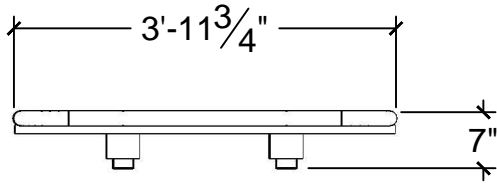

1 **PLAN VIEW**
Scale: 1/2" = 1'-0"