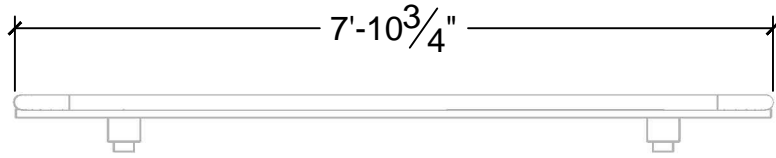

ALL METAL COSNTRUCTION

1 PLAN VIEW  
Scale: 5/8" = 1'-0"

4 ISO VIEW  
Scale: 5/8" = 1'-0"

2 FRONT VIEW  
Scale: 5/8" = 1'-0"

3 SIDE VIEW  
Scale: 5/8" = 1'-0"

Notes:

- 

Disclaimer:  
Product Design and Drawing are property of Bungalow Scenic Studios. Drawing cannot be reproduced, copied or used for construction without written permission from Bungalow Scenic Studios.

2 **FRONT VIEW**  
Scale: 1/2" = 1'-0"

3 **SIDE VIEW**  
Scale: 1/2" = 1'-0"

Notes:

-

ALL METAL CONSTRUCTION

1 PLAN VIEW  
Scale: 1/2" = 1'-0"

4 ISO VIEW  
Scale: 1/2" = 1'-0"

2 FRONT VIEW  
Scale: 1/2" = 1'-0"

3 SIDE VIEW  
Scale: 1/2" = 1'-0"

Notes:

•