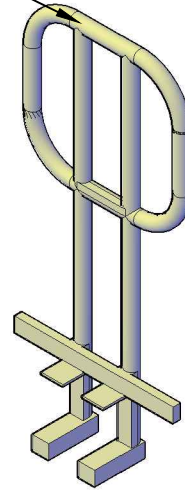

ALL METAL COSNTRUCTION

1 PLAN VIEW  
Scale: 5/8" = 1'-0"

4 ISO VIEW  
Scale: 5/8" = 1'-0"

2 FRONT VIEW  
Scale: 5/8" = 1'-0"

3 SIDE VIEW  
Scale: 5/8" = 1'-0"

Notes:

- 

Disclaimer:  
Product Design and Drawing are property of Bungalow Scenic Studios. Drawing cannot be reproduced, copied or used for construction without written permission from Bungalow Scenic Studios.

BUNGALOW scenic studios  
3601 Silver Star Road • Orlando, Florida 32809 • 407-401-9191

Description:  
Web-Gaurd rail 42 High-2' Long

1 **PLAN VIEW**  
Scale: 1/2" = 1'-0"

4 **ISO VIEW**  
Scale: 1/2" = 1'-0"

2 **FRONT VIEW**  
Scale: 1/2" = 1'-0"

3 **SIDE VIEW**  
Scale: 1/2" = 1'-0"

Notes:

-

ALL METAL CONSTRUCTION

1 PLAN VIEW  
Scale: 1/2" = 1'-0"

4 ISO VIEW  
Scale: 1/2" = 1'-0"

2 FRONT VIEW  
Scale: 1/2" = 1'-0"

3 SIDE VIEW  
Scale: 1/2" = 1'-0"

Notes:

•