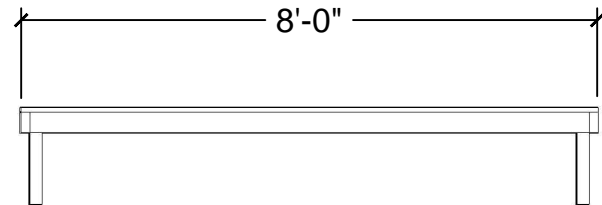

Description:
Web-R&R Deck-4x6

1 PLAN VIEW
Scale: 3/8" = 1'-0"

4 ISO VIEW
Scale: 3/8" = 1'-0"

2 FRONT VIEW
Scale: 3/8" = 1'-0"

3 SIDE VIEW
Scale: 3/8" = 1'-0"

Notes:
 •BSS OWNS
 MULTIPLE HEIGHT
 SIZE FROM 16" TO
 48"
 •LEGS COME IN LEG
 ADMATICS OR
 WOOD LEGS
 (CUSTOM SIZE)