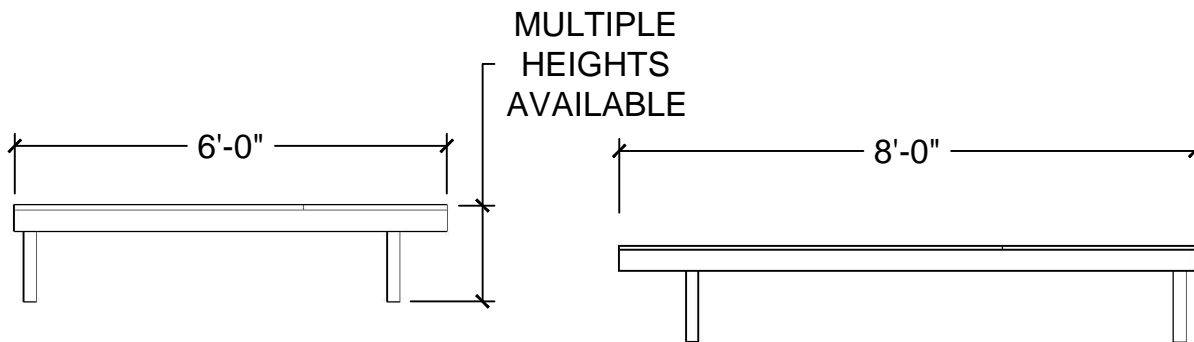

1 PLAN VIEW
Scale: 3/8" = 1'-0"

4 ISO VIEW
Scale: 3/8" = 1'-0"

2 FRONT VIEW
Scale: 3/8" = 1'-0"

MULTIPLE HEIGHTS AVAILABLE

3 SIDE VIEW
Scale: 3/8" = 1'-0"

- Notes:
- BSS OWNS MULTIPLE HEIGHT SIZE FROM 16" TO 48"
 - LEGS COME IN LEG ADMATICS OR WOOD LEGS (CUSTOM SIZE)

1 PLAN VIEW
Scale: 3/8" = 1'-0"

4 ISO VIEW
Scale: 3/8" = 1'-0"

2 FRONT VIEW
Scale: 3/8" = 1'-0"

3 SIDE VIEW
Scale: 3/8" = 1'-0"

- Notes:
- BSS OWNS MULTIPLE HEIGHT SIZE FROM 16" TO 48"
 - LEGS COME IN LEG ADMATICS OR WOOD LEGS (CUSTOM SIZE)

1 PLAN VIEW
Scale: 3/8" = 1'-0"

4 ISO VIEW
Scale: 3/8" = 1'-0"

2 FRONT VIEW
Scale: 3/8" = 1'-0"

3 SIDE VIEW
Scale: 3/8" = 1'-0"

Notes:

- BSS OWNS MULTIPLE HEIGHT SIZE FROM 16" TO 48"
- LEGS COME IN LEG ADMATICS OR WOOD LEGS (CUSTOM SIZE)

1 **PLAN VIEW**
Scale: 3/8" = 1'-0"

4 **ISO VIEW**
Scale: 3/8" = 1'-0"

2 **FRONT VIEW**
Scale: 3/8" = 1'-0"

3 **SIDE VIEW**
Scale: 3/8" = 1'-0"

Notes:

- BSS OWNS MULTIPLE HEIGHT SIZE FROM 16" TO 48"
- LEGS COME IN LEG ADMATICS OR WOOD LEGS (CUSTOM SIZE)