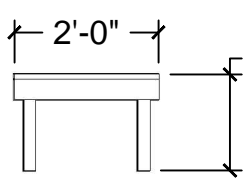

1 PLAN VIEW
Scale: 3/8" = 1'-0"

4 ISO VIEW
Scale: 3/8" = 1'-0"

2 FRONT VIEW
Scale: 3/8" = 1'-0"

3 SIDE VIEW
Scale: 3/8" = 1'-0"

- Notes:
- BSS OWNS MULTIPLE HEIGHT SIZE FROM 16" TO 48"
 - LEGS COME IN LEG ADMATICS OR WOOD LEGS (CUSTOM SIZE)

Description:
Web-R&R Deck-2x2

1 **PLAN VIEW**
Scale: 3/8" = 1'-0"

4 **ISO VIEW**
Scale: 3/8" = 1'-0"

2 **FRONT VIEW**
Scale: 3/8" = 1'-0"

3 **SIDE VIEW**
Scale: 3/8" = 1'-0"

- Notes:
- BSS OWNS MULTIPLE HEIGHT SIZE FROM 16" TO 48"
 - LEGS COME IN LEG ADMATICS OR WOOD LEGS (CUSTOM SIZE)

Description:
Web-R&R Deck-2x3

1 PLAN VIEW
Scale: 3/8" = 1'-0"

4 ISO VIEW
Scale: 3/8" = 1'-0"

2 FRONT VIEW
Scale: 3/8" = 1'-0"

3 SIDE VIEW
Scale: 3/8" = 1'-0"

- Notes:
- BSS OWNS MULTIPLE HEIGHT SIZE FROM 16" TO 48"
 - LEGS COME IN LEG ADMATICS OR WOOD LEGS (CUSTOM SIZE)

Description:
Web-R&R Deck-2x4

1 **PLAN VIEW**
Scale: 3/8" = 1'-0"

4 **ISO VIEW**
Scale: 3/8" = 1'-0"

2 **FRONT VIEW**
Scale: 3/8" = 1'-0"

3 **SIDE VIEW**
Scale: 3/8" = 1'-0"

Notes:
 •BSS OWNS
 MULTIPLE HEIGH
 SIZE FROM 16" TO
 48"
 •LEGS COME IN LEG
 ADMATICS OR
 WOOD LEGS
 (CUSTOM SIZE)