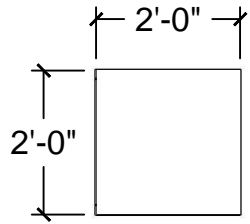

1 PLAN VIEW
Scale: 3/8" = 1'-0"

4 ISO VIEW
Scale: 3/8" = 1'-0"

2 FRONT VIEW
Scale: 3/8" = 1'-0"

3 SIDE VIEW
Scale: 3/8" = 1'-0"

- Notes:
- BSS OWNS MULTIPLE HEIGHT SIZE FROM 16" TO 48"
 - LEGS COME IN LEG ADMATICS OR WOOD LEGS (CUSTOM SIZE)

Description:
Web-R&R Deck-1x8

1 PLAN VIEW
Scale: 3/8" = 1'-0"

4 ISO VIEW
Scale: 3/8" = 1'-0"

2 FRONT VIEW
Scale: 3/8" = 1'-0"

3 SIDE VIEW
Scale: 3/8" = 1'-0"

Notes:

- BSS OWNS MULTIPLE HEIGHT SIZE FROM 16" TO 48"
- LEGS COME IN LEG ADMATICS OR WOOD LEGS (CUSTOM SIZE)

Description:
Web-R&R Deck-2x2

1 **PLAN VIEW**
Scale: 3/8" = 1'-0"

4 **ISO VIEW**
Scale: 3/8" = 1'-0"

2 **FRONT VIEW**
Scale: 3/8" = 1'-0"

3 **SIDE VIEW**
Scale: 3/8" = 1'-0"

- Notes:
- BSS OWNS MULTIPLE HEIGHT SIZE FROM 16" TO 48"
 - LEGS COME IN LEG ADMATICS OR WOOD LEGS (CUSTOM SIZE)

Description:
Web-R&R Deck-2x3

1 PLAN VIEW
Scale: 3/8" = 1'-0"

4 ISO VIEW
Scale: 3/8" = 1'-0"

2 FRONT VIEW
Scale: 3/8" = 1'-0"

3 SIDE VIEW
Scale: 3/8" = 1'-0"

- Notes:
- BSS OWNS MULTIPLE HEIGHT SIZE FROM 16" TO 48"
 - LEGS COME IN LEG ADMATICS OR WOOD LEGS (CUSTOM SIZE)