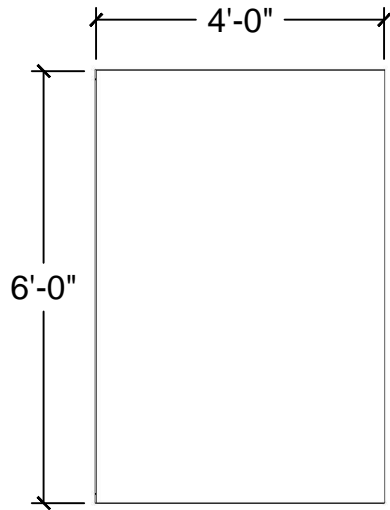

1 PLAN VIEW
Scale: 3/8" = 1'-0"

4 ISO VIEW
Scale: 3/8" = 1'-0"

2 FRONT VIEW
Scale: 3/8" = 1'-0"

3 SIDE VIEW
Scale: 3/8" = 1'-0"

- Notes:
- BSS OWNS MULTIPLE HEIGHT SIZE FROM 16" TO 48"
 - LEGS COME IN LEG ADMATICS OR WOOD LEGS (CUSTOM SIZE)

Description:
 Web-R&R Deck-2x6

1 **PLAN VIEW**
Scale: 3/8" = 1'-0"

4 **ISO VIEW**
Scale: 3/8" = 1'-0"

2 **FRONT VIEW**
Scale: 3/8" = 1'-0"

3 **SIDE VIEW**
Scale: 3/8" = 1'-0"

Notes:

- BSS OWNS MULTIPLE HEIGHT SIZE FROM 16" TO 48"
- LEGS COME IN LEG ADMATICS OR WOOD LEGS (CUSTOM SIZE)

Description:
Web-R&R Deck-2x8

1 PLAN VIEW
Scale: 3/8" = 1'-0"

4 ISO VIEW
Scale: 3/8" = 1'-0"

2 FRONT VIEW
Scale: 3/8" = 1'-0"

3 SIDE VIEW
Scale: 3/8" = 1'-0"

Notes:

- BSS OWNS
MULTIPLE HEIGH
SIZE FROM 16" TO
48"
- LEGS COME IN LEG
ADMATICS OR
WOOD LEGS
(CUSTOM SIZE)

Description:
Web-R&R Deck-4x4

1 PLAN VIEW
Scale: 3/8" = 1'-0"

4 ISO VIEW
Scale: 3/8" = 1'-0"

2 FRONT VIEW
Scale: 3/8" = 1'-0"

3 SIDE VIEW
Scale: 3/8" = 1'-0"

- Notes:
- BSS OWNS MULTIPLE HEIGHT SIZE FROM 16" TO 48"
 - LEGS COME IN LEG ADMATICS OR WOOD LEGS (CUSTOM SIZE)