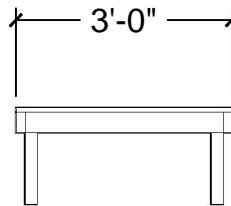

1 PLAN VIEW
Scale: 3/8" = 1'-0"

4 ISO VIEW
Scale: 3/8" = 1'-0"

2 FRONT VIEW
Scale: 3/8" = 1'-0"

3 SIDE VIEW
Scale: 3/8" = 1'-0"

- Notes:
- BSS OWNS MULTIPLE HEIGHT SIZE FROM 16" TO 48"
 - LEGS COME IN LEG ADMATICS OR WOOD LEGS (CUSTOM SIZE)

Description:
Web-R&R Deck-1x8

1 PLAN VIEW
Scale: 3/8" = 1'-0"

4 ISO VIEW
Scale: 3/8" = 1'-0"

2 FRONT VIEW
Scale: 3/8" = 1'-0"

3 SIDE VIEW
Scale: 3/8" = 1'-0"

Notes:

- BSS OWNS MULTIPLE HEIGHT SIZE FROM 16" TO 48"
- LEGS COME IN LEG ADMATICS OR WOOD LEGS (CUSTOM SIZE)

Description:
Web-R&R Deck-2x2

1 **PLAN VIEW**
Scale: 3/8" = 1'-0"

4 **ISO VIEW**
Scale: 3/8" = 1'-0"

2 **FRONT VIEW**
Scale: 3/8" = 1'-0"

3 **SIDE VIEW**
Scale: 3/8" = 1'-0"

- Notes:
- BSS OWNS MULTIPLE HEIGHT SIZE FROM 16" TO 48"
 - LEGS COME IN LEG ADMATICS OR WOOD LEGS (CUSTOM SIZE)

Description:
Web-R&R Deck-2x3

1 PLAN VIEW
Scale: 3/8" = 1'-0"

4 ISO VIEW
Scale: 3/8" = 1'-0"

2 FRONT VIEW
Scale: 3/8" = 1'-0"

3 SIDE VIEW
Scale: 3/8" = 1'-0"

- Notes:
- BSS OWNS MULTIPLE HEIGHT SIZE FROM 16" TO 48"
 - LEGS COME IN LEG ADMATICS OR WOOD LEGS (CUSTOM SIZE)