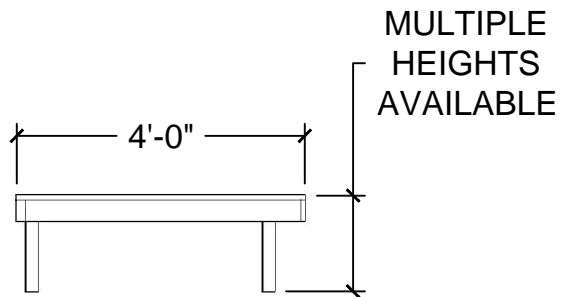

1 PLAN VIEW
Scale: 3/8" = 1'-0"

4 ISO VIEW
Scale: 3/8" = 1'-0"

2 FRONT VIEW
Scale: 3/8" = 1'-0"

3 SIDE VIEW
Scale: 3/8" = 1'-0"

- Notes:
- BSS OWNS MULTIPLE HEIGHT SIZE FROM 16" TO 48"
 - LEGS COME IN LEG ADMATICS OR WOOD LEGS (CUSTOM SIZE)

5 ISO VIEW
Scale: 3/8" = 1'-0"

2 FRONT VIEW
Scale: 3/8" = 1'-0"

3 SIDE VIEW
Scale: 3/8" = 1'-0"

Notes:

- BSS OWNS MULTIPLE HEIGHT SIZE FROM 16" TO 48"
- LEGS COME IN LEG ADMATICS OR WOOD LEGS (CUSTOM SIZE)

1 PLAN VIEW
Scale: 3/8" = 1'-0"

4 ISO VIEW
Scale: 3/8" = 1'-0"

2 FRONT VIEW
Scale: 3/8" = 1'-0"

MULTIPLE HEIGHTS AVAILABLE

3 SIDE VIEW
Scale: 3/8" = 1'-0"

- Notes:
- BSS OWNS MULTIPLE HEIGHT SIZE FROM 16" TO 48"
 - LEGS COME IN LEG ADMATICS OR WOOD LEGS (CUSTOM SIZE)