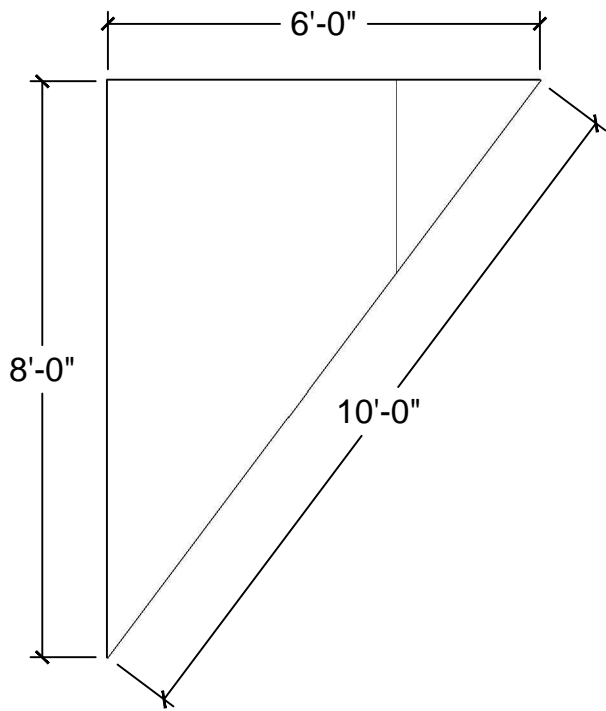

1 PLAN VIEW
Scale: 3/8" = 1'-0"

4 ISO VIEW
Scale: 3/8" = 1'-0"

2 FRONT VIEW
Scale: 3/8" = 1'-0"

3 SIDE VIEW
Scale: 3/8" = 1'-0"

- Notes:
- BSS OWNS MULTIPLE HEIGHT SIZE FROM 16" TO 48"
 - LEGS COME IN LEG ADMATICS OR WOOD LEGS (CUSTOM SIZE)

1 PLAN VIEW
Scale: 3/8" = 1'-0"

4 ISO VIEW
Scale: 3/8" = 1'-0"

2 FRONT VIEW
Scale: 3/8" = 1'-0"

MULTIPLE HEIGHTS AVAILABLE

3 SIDE VIEW
Scale: 3/8" = 1'-0"

- Notes:
- BSS OWNS MULTIPLE HEIGHT SIZE FROM 16" TO 48"
 - LEGS COME IN LEG ADMATICS OR WOOD LEGS (CUSTOM SIZE)

1 PLAN VIEW
Scale: 3/8" = 1'-0"

4 ISO VIEW
Scale: 3/8" = 1'-0"

2 FRONT VIEW
Scale: 3/8" = 1'-0"

3 SIDE VIEW
Scale: 3/8" = 1'-0"

Notes:

- BSS OWNS MULTIPLE HEIGHT SIZE FROM 16" TO 48"
- LEGS COME IN LEG ADMATICS OR WOOD LEGS (CUSTOM SIZE)