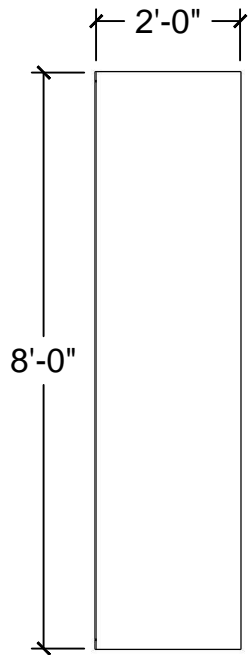

1 **PLAN VIEW**
Scale: 3/8" = 1'-0"