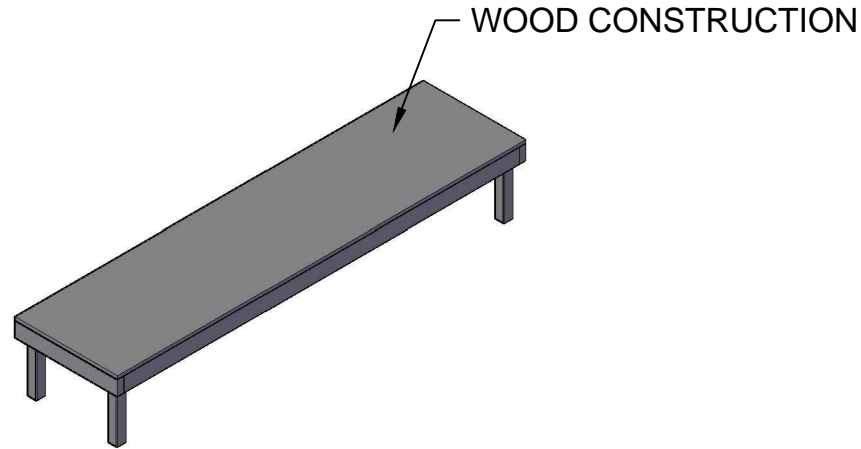

4 **ISO VIEW**
Scale: 3/8" = 1'-0"

2 **FRONT VIEW**
Scale: 3/8" = 1'-0"