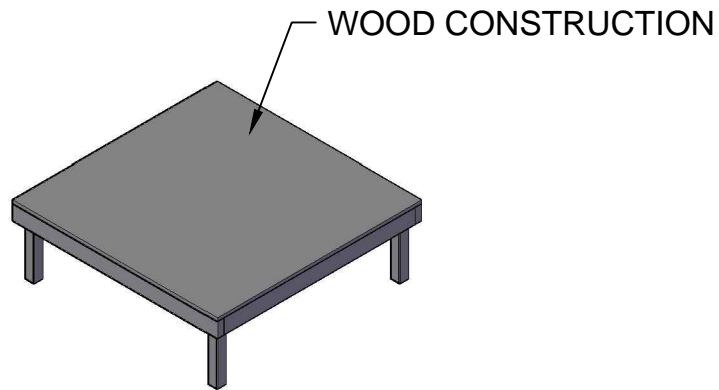

4 ISO VIEW
Scale: 3/8" = 1'-0"