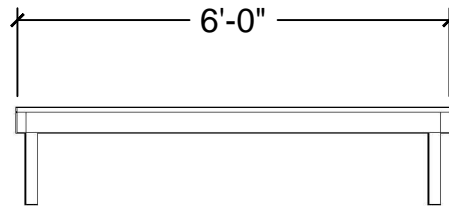

Description:
Web-R&R Deck-2x8

1 PLAN VIEW
Scale: 3/8" = 1'-0"

4 ISO VIEW
Scale: 3/8" = 1'-0"

2 FRONT VIEW
Scale: 3/8" = 1'-0"

3 SIDE VIEW
Scale: 3/8" = 1'-0"

Notes:

- BSS OWNS
MULTIPLE HEIGH
SIZE FROM 16" TO
48"
- LEGS COME IN LEG
ADMATICS OR
WOOD LEGS
(CUSTOM SIZE)

Description:
Web-R&R Deck-4x4

1 PLAN VIEW
Scale: 3/8" = 1'-0"

4 ISO VIEW
Scale: 3/8" = 1'-0"

2 FRONT VIEW
Scale: 3/8" = 1'-0"

3 SIDE VIEW
Scale: 3/8" = 1'-0"

- Notes:
- BSS OWNS MULTIPLE HEIGHT SIZE FROM 16" TO 48"
 - LEGS COME IN LEG ADMATICS OR WOOD LEGS (CUSTOM SIZE)

Description:
Web-R&R Deck-4x6

1 PLAN VIEW
Scale: 3/8" = 1'-0"

4 ISO VIEW
Scale: 3/8" = 1'-0"

2 FRONT VIEW
Scale: 3/8" = 1'-0"

3 SIDE VIEW
Scale: 3/8" = 1'-0"

Notes:
 •BSS OWNS
 MULTIPLE HEIGHT
 SIZE FROM 16" TO
 48"
 •LEGS COME IN LEG
 ADMATICS OR
 WOOD LEGS
 (CUSTOM SIZE)