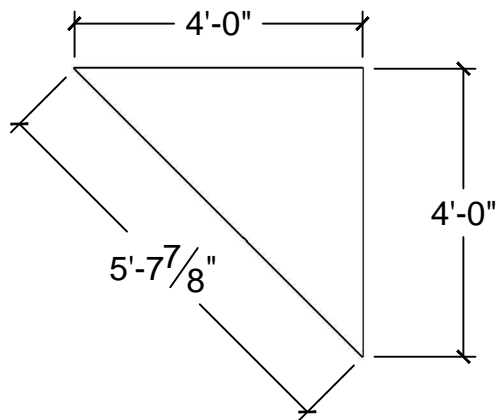

1 PLAN VIEW
Scale: 3/8" = 1'-0"

4 ISO VIEW
Scale: 3/8" = 1'-0"

2 FRONT VIEW
Scale: 3/8" = 1'-0"

3 SIDE VIEW
Scale: 3/8" = 1'-0"

- Notes:
- BSS OWNS MULTIPLE HEIGHT SIZE FROM 16" TO 48"
 - LEGS COME IN LEG ADMATICS OR WOOD LEGS (CUSTOM SIZE)

1 PLAN VIEW
Scale: 3/8" = 1'-0"

4 ISO VIEW
Scale: 3/8" = 1'-0"

2 FRONT VIEW
Scale: 3/8" = 1'-0"

3 SIDE VIEW
Scale: 3/8" = 1'-0"

Notes:

- BSS OWNS MULTIPLE HEIGHT SIZE FROM 16" TO 48"
- LEGS COME IN LEG ADMATICS OR WOOD LEGS (CUSTOM SIZE)

1 **PLAN VIEW**
Scale: 3/8" = 1'-0"

4 **ISO VIEW**
Scale: 3/8" = 1'-0"

2 **FRONT VIEW**
Scale: 3/8" = 1'-0"

3 **SIDE VIEW**
Scale: 3/8" = 1'-0"

Notes:

- BSS OWNS MULTIPLE HEIGHT SIZE FROM 16" TO 48"
- LEGS COME IN LEG ADMATICS OR WOOD LEGS (CUSTOM SIZE)