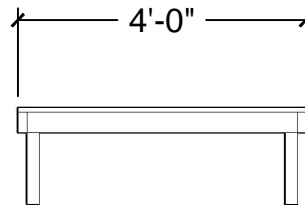

1 PLAN VIEW
Scale: 3/8" = 1'-0"

4 ISO VIEW
Scale: 3/8" = 1'-0"

2 FRONT VIEW
Scale: 3/8" = 1'-0"

3 SIDE VIEW
Scale: 3/8" = 1'-0"

- Notes:
- BSS OWNS MULTIPLE HEIGHT SIZE FROM 16" TO 48"
 - LEGS COME IN LEG ADMATICS OR WOOD LEGS (CUSTOM SIZE)

Description:
 Web-R&R Deck-2x6

1 **PLAN VIEW**
Scale: 3/8" = 1'-0"

4 **ISO VIEW**
Scale: 3/8" = 1'-0"

2 **FRONT VIEW**
Scale: 3/8" = 1'-0"

3 **SIDE VIEW**
Scale: 3/8" = 1'-0"

Notes:

- BSS OWNS MULTIPLE HEIGHT SIZE FROM 16" TO 48"
- LEGS COME IN LEG ADMATICS OR WOOD LEGS (CUSTOM SIZE)

Description:
Web-R&R Deck-2x8

1 PLAN VIEW
Scale: 3/8" = 1'-0"

4 ISO VIEW
Scale: 3/8" = 1'-0"

2 FRONT VIEW
Scale: 3/8" = 1'-0"

3 SIDE VIEW
Scale: 3/8" = 1'-0"

Notes:

- BSS OWNS
MULTIPLE HEIGH
SIZE FROM 16" TO
48"
- LEGS COME IN LEG
ADMATICS OR
WOOD LEGS
(CUSTOM SIZE)

Description:
Web-R&R Deck-4x4

1 PLAN VIEW
Scale: 3/8" = 1'-0"

4 ISO VIEW
Scale: 3/8" = 1'-0"

2 FRONT VIEW
Scale: 3/8" = 1'-0"

3 SIDE VIEW
Scale: 3/8" = 1'-0"

- Notes:
- BSS OWNS MULTIPLE HEIGHT SIZE FROM 16" TO 48"
 - LEGS COME IN LEG ADMATICS OR WOOD LEGS (CUSTOM SIZE)