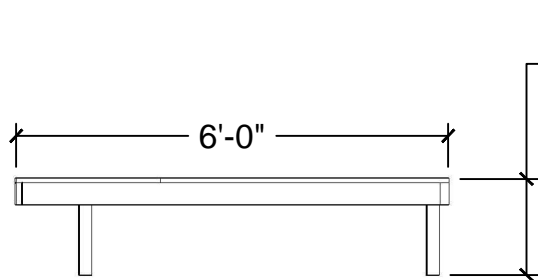

5 ISO VIEW
Scale: 3/8" = 1'-0"

2 FRONT VIEW
Scale: 3/8" = 1'-0"

3 SIDE VIEW
Scale: 3/8" = 1'-0"

Notes:

- BSS OWNS MULTIPLE HEIGHT SIZE FROM 16" TO 48"
- LEGS COME IN LEG ADMATICS OR WOOD LEGS (CUSTOM SIZE)

1 PLAN VIEW
Scale: 3/8" = 1'-0"

4 ISO VIEW
Scale: 3/8" = 1'-0"

2 FRONT VIEW
Scale: 3/8" = 1'-0"

MULTIPLE HEIGHTS AVAILABLE

3 SIDE VIEW
Scale: 3/8" = 1'-0"

- Notes:
- BSS OWNS MULTIPLE HEIGHT SIZE FROM 16" TO 48"
 - LEGS COME IN LEG ADMATICS OR WOOD LEGS (CUSTOM SIZE)