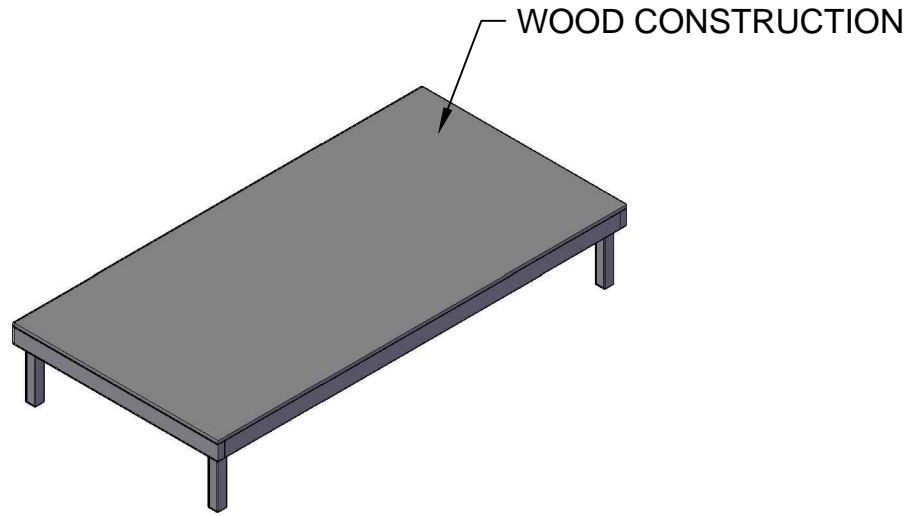

4 ISO VIEW
Scale: 3/8" = 1'-0"