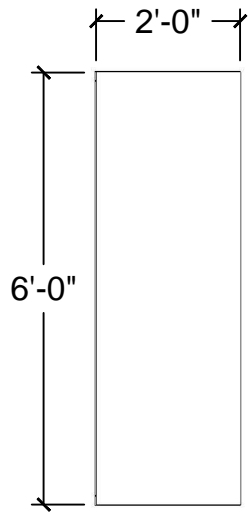

1 **PLAN VIEW**
Scale: 3/8" = 1'-0"