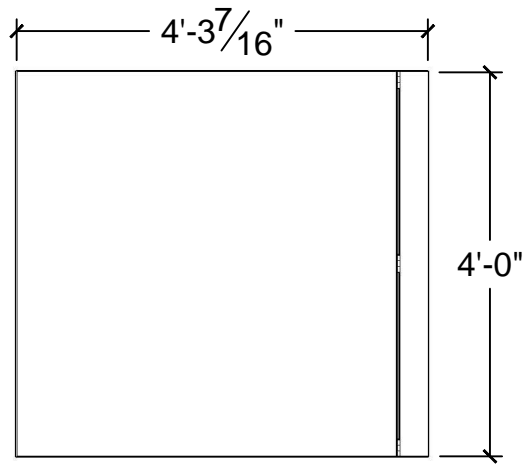

1 **PLAN VIEW**
Scale: 1/2" = 1'-0"