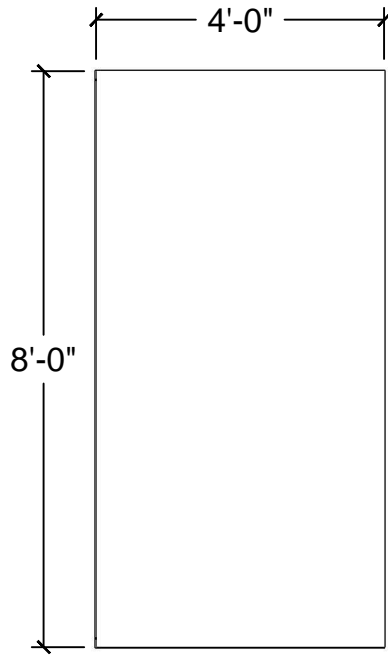

1 PLAN VIEW
Scale: 3/8" = 1'-0"

4 ISO VIEW
Scale: 3/8" = 1'-0"

2 FRONT VIEW
Scale: 3/8" = 1'-0"

3 SIDE VIEW
Scale: 3/8" = 1'-0"

- Notes:
- BSS OWNS MULTIPLE HEIGHT SIZE FROM 16" TO 48"
 - LEGS COME IN LEG ADMATICS OR WOOD LEGS (CUSTOM SIZE)

Description:
Web-R&R Deck-1x8

1 PLAN VIEW
Scale: 3/8" = 1'-0"

4 ISO VIEW
Scale: 3/8" = 1'-0"

2 FRONT VIEW
Scale: 3/8" = 1'-0"

3 SIDE VIEW
Scale: 3/8" = 1'-0"

Notes:

- BSS OWNS MULTIPLE HEIGHT SIZE FROM 16" TO 48"
- LEGS COME IN LEG ADMATICS OR WOOD LEGS (CUSTOM SIZE)

Description:
Web-R&R Deck-4x4

1 PLAN VIEW
Scale: 3/8" = 1'-0"

4 ISO VIEW
Scale: 3/8" = 1'-0"

2 FRONT VIEW
Scale: 3/8" = 1'-0"

3 SIDE VIEW
Scale: 3/8" = 1'-0"

- Notes:
- BSS OWNS MULTIPLE HEIGHT SIZE FROM 16" TO 48"
 - LEGS COME IN LEG ADMATICS OR WOOD LEGS (CUSTOM SIZE)

Description:
Web-R&R Deck-4x6

1 PLAN VIEW
Scale: 3/8" = 1'-0"

4 ISO VIEW
Scale: 3/8" = 1'-0"

2 FRONT VIEW
Scale: 3/8" = 1'-0"

3 SIDE VIEW
Scale: 3/8" = 1'-0"

Notes:
 •BSS OWNS
 MULTIPLE HEIGHT
 SIZE FROM 16" TO
 48"
 •LEGS COME IN LEG
 ADMATICS OR
 WOOD LEGS
 (CUSTOM SIZE)