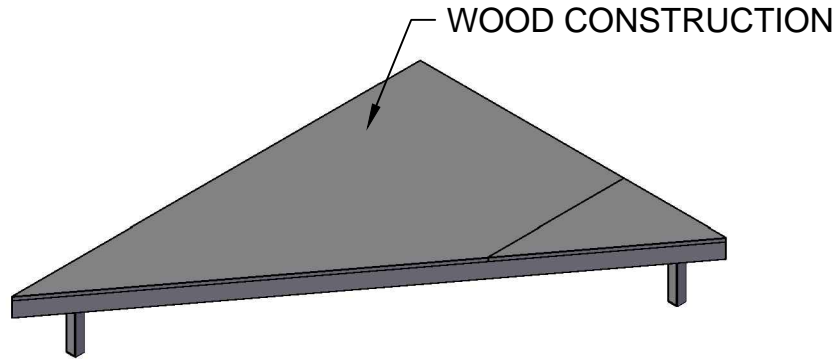

1 PLAN VIEW
Scale: 3/8" = 1'-0"

4 ISO VIEW
Scale: 3/8" = 1'-0"

2 FRONT VIEW
Scale: 3/8" = 1'-0"

MULTIPLE HEIGHTS AVAILABLE

3 SIDE VIEW
Scale: 3/8" = 1'-0"

- Notes:
- BSS OWNS MULTIPLE HEIGHT SIZE FROM 16" TO 48"
 - LEGS COME IN LEG ADMATICS OR WOOD LEGS (CUSTOM SIZE)

1 PLAN VIEW
Scale: 3/8" = 1'-0"

4 ISO VIEW
Scale: 3/8" = 1'-0"

2 FRONT VIEW
Scale: 3/8" = 1'-0"

3 SIDE VIEW
Scale: 3/8" = 1'-0"

- Notes:
- BSS OWNS MULTIPLE HEIGHT SIZE FROM 16" TO 48"
 - LEGS COME IN LEG ADMATICS OR WOOD LEGS (CUSTOM SIZE)

1 PLAN VIEW
Scale: 3/8" = 1'-0"

4 ISO VIEW
Scale: 3/8" = 1'-0"

2 FRONT VIEW
Scale: 3/8" = 1'-0"

3 SIDE VIEW
Scale: 3/8" = 1'-0"

Notes:

- BSS OWNS MULTIPLE HEIGHT SIZE FROM 16" TO 48"
- LEGS COME IN LEG ADMATICS OR WOOD LEGS (CUSTOM SIZE)