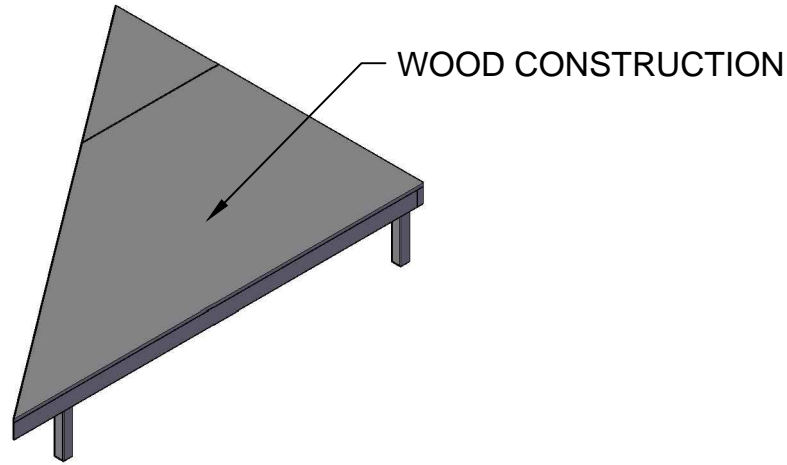

5 ISO VIEW
Scale: 3/8" = 1'-0"

2 FRONT VIEW
Scale: 3/8" = 1'-0"

3 SIDE VIEW
Scale: 3/8" = 1'-0"

Notes:

- BSS OWNS MULTIPLE HEIGHT SIZE FROM 16" TO 48"
- LEGS COME IN LEG ADMATICS OR WOOD LEGS (CUSTOM SIZE)

1 PLAN VIEW
Scale: 3/8" = 1'-0"

4 ISO VIEW
Scale: 3/8" = 1'-0"

2 FRONT VIEW
Scale: 3/8" = 1'-0"

MULTIPLE HEIGHTS AVAILABLE

3 SIDE VIEW
Scale: 3/8" = 1'-0"

- Notes:
- BSS OWNS MULTIPLE HEIGHT SIZE FROM 16" TO 48"
 - LEGS COME IN LEG ADMATICS OR WOOD LEGS (CUSTOM SIZE)