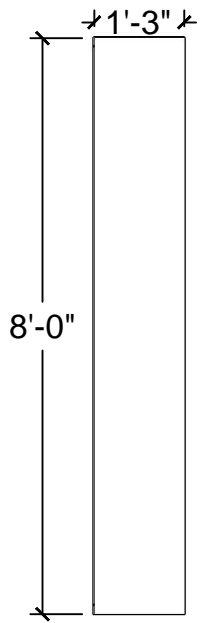

1 **PLAN VIEW**
Scale: 3/8" = 1'-0"