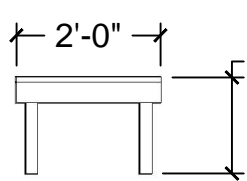

1 PLAN VIEW
Scale: 3/8" = 1'-0"

4 ISO VIEW
Scale: 3/8" = 1'-0"

2 FRONT VIEW
Scale: 3/8" = 1'-0"

3 SIDE VIEW
Scale: 3/8" = 1'-0"

- Notes:
- BSS OWNS MULTIPLE HEIGHT SIZE FROM 16" TO 48"
 - LEGS COME IN LEG ADMATICS OR WOOD LEGS (CUSTOM SIZE)

Description:
Web-R&R Deck-2x4

1 **PLAN VIEW**
Scale: 3/8" = 1'-0"

4 **ISO VIEW**
Scale: 3/8" = 1'-0"

2 **FRONT VIEW**
Scale: 3/8" = 1'-0"

3 **SIDE VIEW**
Scale: 3/8" = 1'-0"

Notes:
 •BSS OWNS
 MULTIPLE HEIGH
 SIZE FROM 16" TO
 48"
 •LEGS COME IN LEG
 ADMATICS OR
 WOOD LEGS
 (CUSTOM SIZE)

Description:
 Web-R&R Deck-2x6

1 **PLAN VIEW**
Scale: 3/8" = 1'-0"

4 **ISO VIEW**
Scale: 3/8" = 1'-0"

2 **FRONT VIEW**
Scale: 3/8" = 1'-0"

3 **SIDE VIEW**
Scale: 3/8" = 1'-0"

Notes:

- BSS OWNS MULTIPLE HEIGHT SIZE FROM 16" TO 48"
- LEGS COME IN LEG ADMATICS OR WOOD LEGS (CUSTOM SIZE)