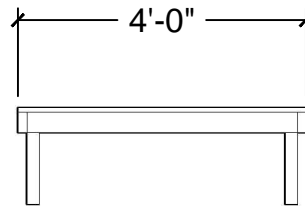

1 PLAN VIEW
Scale: 3/8" = 1'-0"

4 ISO VIEW
Scale: 3/8" = 1'-0"

2 FRONT VIEW
Scale: 3/8" = 1'-0"

3 SIDE VIEW
Scale: 3/8" = 1'-0"

- Notes:
- BSS OWNS MULTIPLE HEIGHT SIZE FROM 16" TO 48"
 - LEGS COME IN LEG ADMATICS OR WOOD LEGS (CUSTOM SIZE)

Description:
Web-R&R Deck-2x2

1 **PLAN VIEW**
Scale: 3/8" = 1'-0"

4 **ISO VIEW**
Scale: 3/8" = 1'-0"

2 **FRONT VIEW**
Scale: 3/8" = 1'-0"

3 **SIDE VIEW**
Scale: 3/8" = 1'-0"

- Notes:
- BSS OWNS MULTIPLE HEIGHT SIZE FROM 16" TO 48"
 - LEGS COME IN LEG ADMATICS OR WOOD LEGS (CUSTOM SIZE)

Description:
Web-R&R Deck-2x3

1 PLAN VIEW
Scale: 3/8" = 1'-0"

4 ISO VIEW
Scale: 3/8" = 1'-0"

2 FRONT VIEW
Scale: 3/8" = 1'-0"

3 SIDE VIEW
Scale: 3/8" = 1'-0"

- Notes:
- BSS OWNS MULTIPLE HEIGHT SIZE FROM 16" TO 48"
 - LEGS COME IN LEG ADMATICS OR WOOD LEGS (CUSTOM SIZE)

Description:
Web-R&R Deck-2x4

1 **PLAN VIEW**
Scale: 3/8" = 1'-0"

4 **ISO VIEW**
Scale: 3/8" = 1'-0"

2 **FRONT VIEW**
Scale: 3/8" = 1'-0"

3 **SIDE VIEW**
Scale: 3/8" = 1'-0"

Notes:
 •BSS OWNS
 MULTIPLE HEIGH
 SIZE FROM 16" TO
 48"
 •LEGS COME IN LEG
 ADMATICS OR
 WOOD LEGS
 (CUSTOM SIZE)