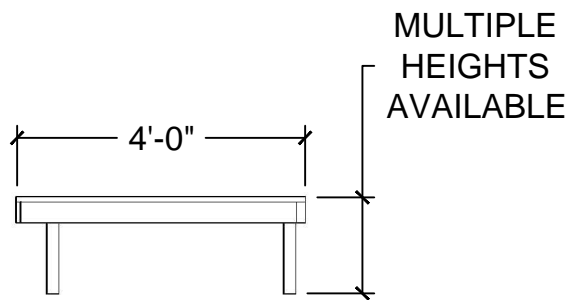

1 PLAN VIEW
Scale: 3/8" = 1'-0"

4 ISO VIEW
Scale: 3/8" = 1'-0"

2 FRONT VIEW
Scale: 3/8" = 1'-0"

3 SIDE VIEW
Scale: 3/8" = 1'-0"

- Notes:
- BSS OWNS MULTIPLE HEIGHT SIZE FROM 16" TO 48"
 - LEGS COME IN LEG ADMATICS OR WOOD LEGS (CUSTOM SIZE)

Description:
Web-R&R Deck-15x8'

1 **PLAN VIEW**
Scale: 1/2" = 1'-0"

4 **ISO VIEW**
Scale: 1/2" = 1'-0"

2 **FRONT VIEW**
Scale: 1/2" = 1'-0"

3 **SIDE VIEW**
Scale: 1/2" = 1'-0"

Notes:

1 PLAN VIEW
Scale: 3/8" = 1'-0"

5 ISO VIEW
Scale: 3/8" = 1'-0"

2 FRONT VIEW
Scale: 3/8" = 1'-0"

3 SIDE VIEW
Scale: 3/8" = 1'-0"

Notes:

- BSS OWNS MULTIPLE HEIGHT SIZE FROM 16" TO 48"
- LEGS COME IN LEG ADMATICS OR WOOD LEGS (CUSTOM SIZE)

1 PLAN VIEW
Scale: 3/8" = 1'-0"

4 ISO VIEW
Scale: 3/8" = 1'-0"

2 FRONT VIEW
Scale: 3/8" = 1'-0"

MULTIPLE HEIGHTS AVAILABLE

3 SIDE VIEW
Scale: 3/8" = 1'-0"

- Notes:
- BSS OWNS MULTIPLE HEIGHT SIZE FROM 16" TO 48"
 - LEGS COME IN LEG ADMATICS OR WOOD LEGS (CUSTOM SIZE)