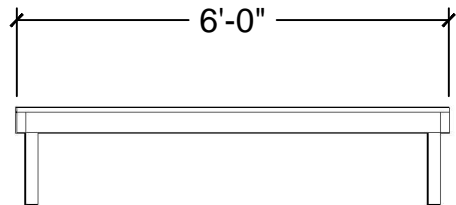

Description:
Web-R&R Deck-2x3

1 PLAN VIEW
Scale: 3/8" = 1'-0"

4 ISO VIEW
Scale: 3/8" = 1'-0"

2 FRONT VIEW
Scale: 3/8" = 1'-0"

3 SIDE VIEW
Scale: 3/8" = 1'-0"

- Notes:
- BSS OWNS MULTIPLE HEIGHT SIZE FROM 16" TO 48"
 - LEGS COME IN LEG ADMATICS OR WOOD LEGS (CUSTOM SIZE)

Description:
Web-R&R Deck-2x4

1 **PLAN VIEW**
Scale: 3/8" = 1'-0"

4 **ISO VIEW**
Scale: 3/8" = 1'-0"

2 **FRONT VIEW**
Scale: 3/8" = 1'-0"

3 **SIDE VIEW**
Scale: 3/8" = 1'-0"

Notes:
 •BSS OWNS
 MULTIPLE HEIGH
 SIZE FROM 16" TO
 48"
 •LEGS COME IN LEG
 ADMATICS OR
 WOOD LEGS
 (CUSTOM SIZE)

Description:
 Web-R&R Deck-2x6

1 **PLAN VIEW**
Scale: 3/8" = 1'-0"

4 **ISO VIEW**
Scale: 3/8" = 1'-0"

2 **FRONT VIEW**
Scale: 3/8" = 1'-0"

3 **SIDE VIEW**
Scale: 3/8" = 1'-0"

Notes:

- BSS OWNS MULTIPLE HEIGHT SIZE FROM 16" TO 48"
- LEGS COME IN LEG ADMATICS OR WOOD LEGS (CUSTOM SIZE)