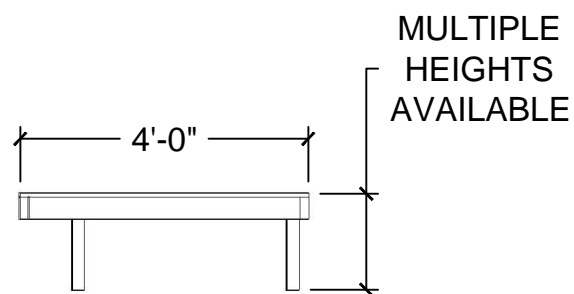

1 PLAN VIEW
Scale: 3/8" = 1'-0"

4 ISO VIEW
Scale: 3/8" = 1'-0"

2 FRONT VIEW
Scale: 3/8" = 1'-0"

3 SIDE VIEW
Scale: 3/8" = 1'-0"

- Notes:
- BSS OWNS MULTIPLE HEIGHT SIZE FROM 16" TO 48"
 - LEGS COME IN LEG ADMATICS OR WOOD LEGS (CUSTOM SIZE)

1 PLAN VIEW
Scale: 3/8" = 1'-0"

4 ISO VIEW
Scale: 3/8" = 1'-0"

2 FRONT VIEW
Scale: 3/8" = 1'-0"

3 SIDE VIEW
Scale: 3/8" = 1'-0"

Notes:

- BSS OWNS MULTIPLE HEIGHT SIZE FROM 16" TO 48"
- LEGS COME IN LEG ADMATICS OR WOOD LEGS (CUSTOM SIZE)

1 **PLAN VIEW**
Scale: 3/8" = 1'-0"

4 **ISO VIEW**
Scale: 3/8" = 1'-0"

2 **FRONT VIEW**
Scale: 3/8" = 1'-0"

3 **SIDE VIEW**
Scale: 3/8" = 1'-0"

Notes:

- BSS OWNS MULTIPLE HEIGHT SIZE FROM 16" TO 48"
- LEGS COME IN LEG ADMATICS OR WOOD LEGS (CUSTOM SIZE)