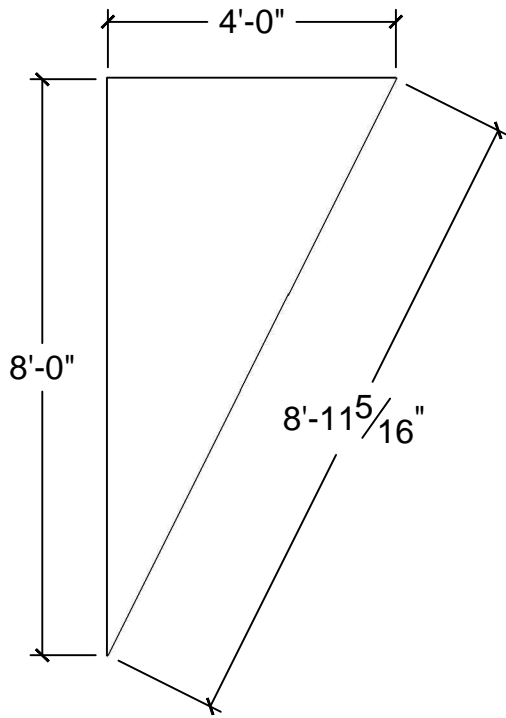

1 PLAN VIEW
Scale: 3/8" = 1'-0"