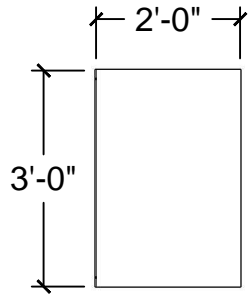

1 PLAN VIEW
Scale: 3/8" = 1'-0"

4 ISO VIEW
Scale: 3/8" = 1'-0"

2 FRONT VIEW
Scale: 3/8" = 1'-0"

3 SIDE VIEW
Scale: 3/8" = 1'-0"

- Notes:
- BSS OWNS MULTIPLE HEIGHT SIZE FROM 16" TO 48"
 - LEGS COME IN LEG ADMATICS OR WOOD LEGS (CUSTOM SIZE)

Description:
Web-R&R Deck-1x8

1 PLAN VIEW
Scale: 3/8" = 1'-0"

4 ISO VIEW
Scale: 3/8" = 1'-0"

2 FRONT VIEW
Scale: 3/8" = 1'-0"

3 SIDE VIEW
Scale: 3/8" = 1'-0"

Notes:

- BSS OWNS MULTIPLE HEIGHT SIZE FROM 16" TO 48"
- LEGS COME IN LEG ADMATICS OR WOOD LEGS (CUSTOM SIZE)

Description:
Web-R&R Deck-2x2

1 **PLAN VIEW**
Scale: 3/8" = 1'-0"

4 **ISO VIEW**
Scale: 3/8" = 1'-0"

2 **FRONT VIEW**
Scale: 3/8" = 1'-0"

3 **SIDE VIEW**
Scale: 3/8" = 1'-0"

- Notes:
- BSS OWNS MULTIPLE HEIGHT SIZE FROM 16" TO 48"
 - LEGS COME IN LEG ADMATICS OR WOOD LEGS (CUSTOM SIZE)

Description:
Web-R&R Deck-2x3

1 PLAN VIEW
Scale: 3/8" = 1'-0"

4 ISO VIEW
Scale: 3/8" = 1'-0"

2 FRONT VIEW
Scale: 3/8" = 1'-0"

3 SIDE VIEW
Scale: 3/8" = 1'-0"

- Notes:
- BSS OWNS MULTIPLE HEIGHT SIZE FROM 16" TO 48"
 - LEGS COME IN LEG ADMATICS OR WOOD LEGS (CUSTOM SIZE)