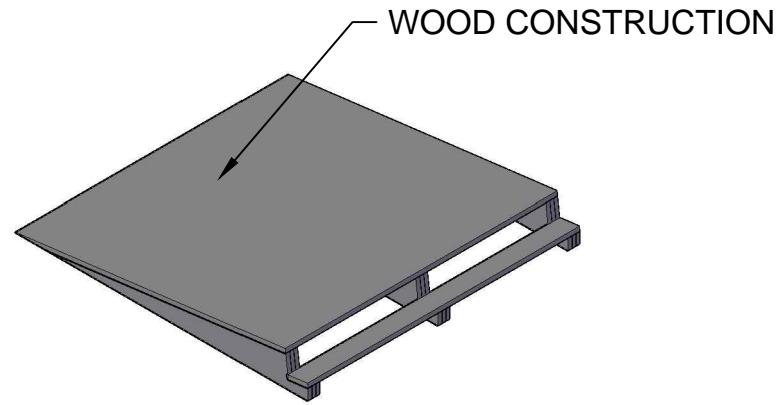

4 **ISO VIEW**
Scale: 1/2" = 1'-0"