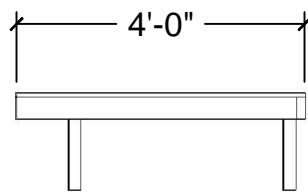

1 PLAN VIEW
Scale: 3/8" = 1'-0"

4 ISO VIEW
Scale: 3/8" = 1'-0"

2 FRONT VIEW
Scale: 3/8" = 1'-0"

3 SIDE VIEW
Scale: 3/8" = 1'-0"

- Notes:
- BSS OWNS MULTIPLE HEIGHT SIZE FROM 16" TO 48"
 - LEGS COME IN LEG ADMATICS OR WOOD LEGS (CUSTOM SIZE)

1 PLAN VIEW
Scale: 3/8" = 1'-0"

4 ISO VIEW
Scale: 3/8" = 1'-0"

2 FRONT VIEW
Scale: 3/8" = 1'-0"

3 SIDE VIEW
Scale: 3/8" = 1'-0"

Notes:

- BSS OWNS MULTIPLE HEIGHT SIZE FROM 16" TO 48"
- LEGS COME IN LEG ADMATICS OR WOOD LEGS (CUSTOM SIZE)

1 **PLAN VIEW**
Scale: 3/8" = 1'-0"

4 **ISO VIEW**
Scale: 3/8" = 1'-0"

2 **FRONT VIEW**
Scale: 3/8" = 1'-0"

3 **SIDE VIEW**
Scale: 3/8" = 1'-0"

Notes:

- BSS OWNS MULTIPLE HEIGHT SIZE FROM 16" TO 48"
- LEGS COME IN LEG ADMATICS OR WOOD LEGS (CUSTOM SIZE)