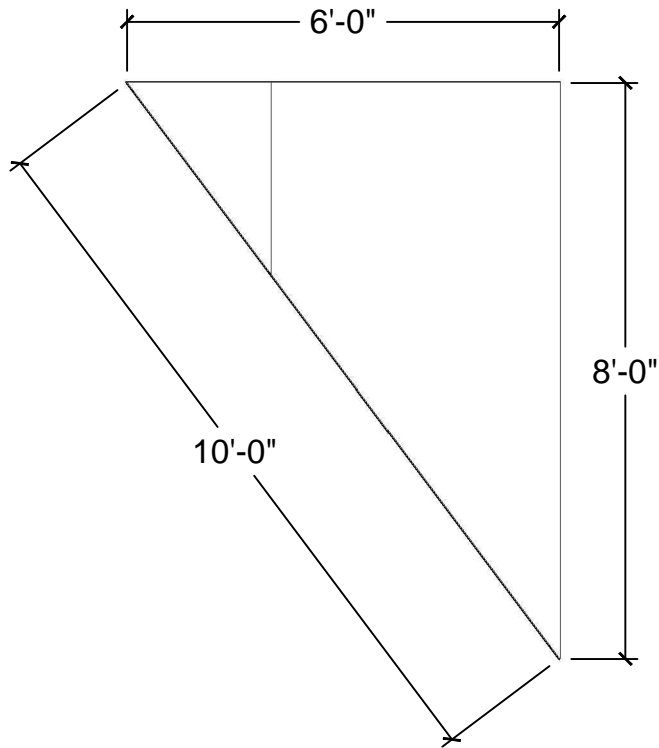

1 PLAN VIEW
Scale: 3/8" = 1'-0"