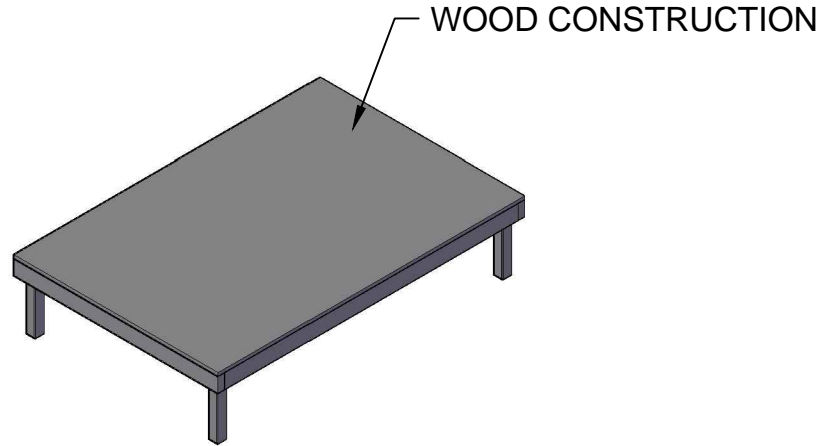

4 ISO VIEW
Scale: 3/8" = 1'-0"