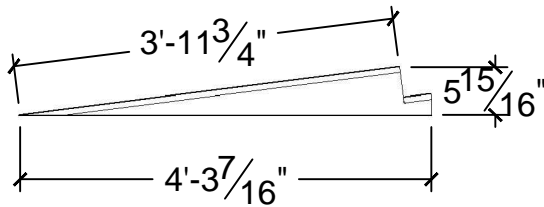

Description:
 Web-R&R Deck-4x8

1 **PLAN VIEW**
Scale: 3/8" = 1'-0"

4 **ISO VIEW**
Scale: 3/8" = 1'-0"

2 **FRONT VIEW**
Scale: 3/8" = 1'-0"

3 **SIDE VIEW**
Scale: 3/8" = 1'-0"

- Notes:
- BSS OWNS MULTIPLE HEIGHT SIZE FROM 16" TO 48"
 - LEGS COME IN LEG ADMATICS OR WOOD LEGS (CUSTOM SIZE)

Description:
Web-R&R Deck-15x8'

1 **PLAN VIEW**
Scale: 1/2" = 1'-0"

4 **ISO VIEW**
Scale: 1/2" = 1'-0"

2 **FRONT VIEW**
Scale: 1/2" = 1'-0"

3 **SIDE VIEW**
Scale: 1/2" = 1'-0"

Notes:

1 PLAN VIEW
Scale: 3/8" = 1'-0"