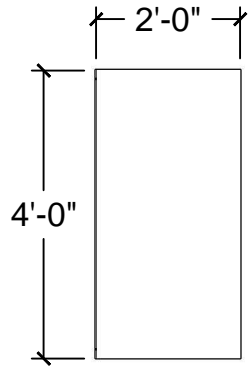

1 PLAN VIEW
Scale: 3/8" = 1'-0"

4 ISO VIEW
Scale: 3/8" = 1'-0"

2 FRONT VIEW
Scale: 3/8" = 1'-0"

3 SIDE VIEW
Scale: 3/8" = 1'-0"

- Notes:
- BSS OWNS MULTIPLE HEIGHT SIZE FROM 16" TO 48"
 - LEGS COME IN LEG ADMATICS OR WOOD LEGS (CUSTOM SIZE)

Description:
Web-R&R Deck-1x8

1 PLAN VIEW
Scale: 3/8" = 1'-0"

4 ISO VIEW
Scale: 3/8" = 1'-0"

2 FRONT VIEW
Scale: 3/8" = 1'-0"

3 SIDE VIEW
Scale: 3/8" = 1'-0"

Notes:

- BSS OWNS MULTIPLE HEIGHT SIZE FROM 16" TO 48"
- LEGS COME IN LEG ADMATICS OR WOOD LEGS (CUSTOM SIZE)

Description:
Web-R&R Deck-2x2

1 **PLAN VIEW**
Scale: 3/8" = 1'-0"

4 **ISO VIEW**
Scale: 3/8" = 1'-0"

2 **FRONT VIEW**
Scale: 3/8" = 1'-0"

3 **SIDE VIEW**
Scale: 3/8" = 1'-0"

- Notes:
- BSS OWNS MULTIPLE HEIGHT SIZE FROM 16" TO 48"
 - LEGS COME IN LEG ADMATICS OR WOOD LEGS (CUSTOM SIZE)

Description:
Web-R&R Deck-2x3

1 PLAN VIEW
Scale: 3/8" = 1'-0"

4 ISO VIEW
Scale: 3/8" = 1'-0"

2 FRONT VIEW
Scale: 3/8" = 1'-0"

3 SIDE VIEW
Scale: 3/8" = 1'-0"

- Notes:
- BSS OWNS MULTIPLE HEIGHT SIZE FROM 16" TO 48"
 - LEGS COME IN LEG ADMATICS OR WOOD LEGS (CUSTOM SIZE)