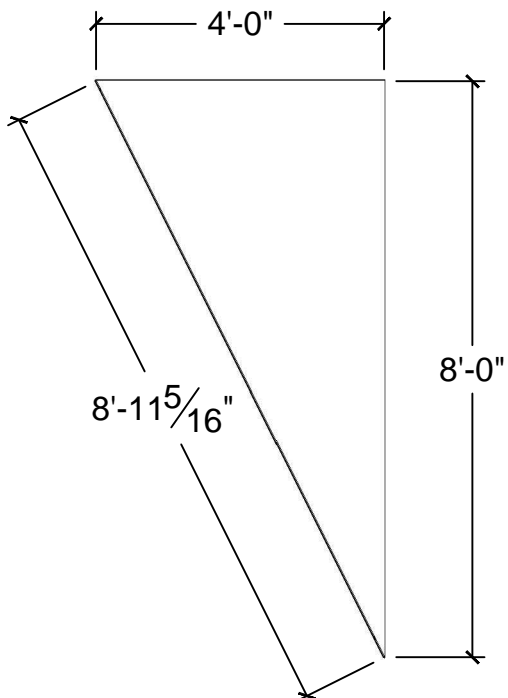

1 PLAN VIEW
Scale: 3/8" = 1'-0"

4 ISO VIEW
Scale: 3/8" = 1'-0"

2 FRONT VIEW
Scale: 3/8" = 1'-0"

3 SIDE VIEW
Scale: 3/8" = 1'-0"

- Notes:
- BSS OWNS MULTIPLE HEIGHT SIZE FROM 16" TO 48"
 - LEGS COME IN LEG ADMATICS OR WOOD LEGS (CUSTOM SIZE)

Description:
Web-R&R Deck-1x8

1 PLAN VIEW
Scale: 3/8" = 1'-0"

4 ISO VIEW
Scale: 3/8" = 1'-0"

2 FRONT VIEW
Scale: 3/8" = 1'-0"

3 SIDE VIEW
Scale: 3/8" = 1'-0"

Notes:

- BSS OWNS MULTIPLE HEIGHT SIZE FROM 16" TO 48"
- LEGS COME IN LEG ADMATICS OR WOOD LEGS (CUSTOM SIZE)

Description:
Web-R&R Deck-15x8'

1 **PLAN VIEW**
Scale: 1/2" = 1'-0"

4 **ISO VIEW**
Scale: 1/2" = 1'-0"

2 **FRONT VIEW**
Scale: 1/2" = 1'-0"

3 **SIDE VIEW**
Scale: 1/2" = 1'-0"

Notes:

1 PLAN VIEW
Scale: 3/8" = 1'-0"

5 ISO VIEW
Scale: 3/8" = 1'-0"

2 FRONT VIEW
Scale: 3/8" = 1'-0"

3 SIDE VIEW
Scale: 3/8" = 1'-0"

Notes:

- BSS OWNS MULTIPLE HEIGHT SIZE FROM 16" TO 48"
- LEGS COME IN LEG ADMATICS OR WOOD LEGS (CUSTOM SIZE)