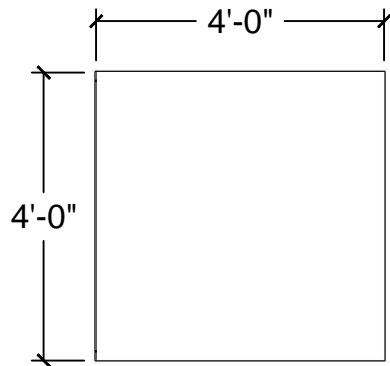

1 PLAN VIEW
Scale: 3/8" = 1'-0"

4 ISO VIEW
Scale: 3/8" = 1'-0"

2 FRONT VIEW
Scale: 3/8" = 1'-0"

3 SIDE VIEW
Scale: 3/8" = 1'-0"

- Notes:
- BSS OWNS MULTIPLE HEIGHT SIZE FROM 16" TO 48"
 - LEGS COME IN LEG ADMATICS OR WOOD LEGS (CUSTOM SIZE)

Description:
Web-R&R Deck-2x4

1 **PLAN VIEW**
Scale: 3/8" = 1'-0"

4 **ISO VIEW**
Scale: 3/8" = 1'-0"

2 **FRONT VIEW**
Scale: 3/8" = 1'-0"

3 **SIDE VIEW**
Scale: 3/8" = 1'-0"

Notes:
 •BSS OWNS
 MULTIPLE HEIGH
 SIZE FROM 16" TO
 48"
 •LEGS COME IN LEG
 ADMATICS OR
 WOOD LEGS
 (CUSTOM SIZE)

Description:
 Web-R&R Deck-2x6

1 **PLAN VIEW**
Scale: 3/8" = 1'-0"

4 **ISO VIEW**
Scale: 3/8" = 1'-0"

2 **FRONT VIEW**
Scale: 3/8" = 1'-0"

3 **SIDE VIEW**
Scale: 3/8" = 1'-0"

Notes:

- BSS OWNS MULTIPLE HEIGHT SIZE FROM 16" TO 48"
- LEGS COME IN LEG ADMATICS OR WOOD LEGS (CUSTOM SIZE)

Description:
Web-R&R Deck-2x8

1 PLAN VIEW
Scale: 3/8" = 1'-0"

4 ISO VIEW
Scale: 3/8" = 1'-0"

2 FRONT VIEW
Scale: 3/8" = 1'-0"

3 SIDE VIEW
Scale: 3/8" = 1'-0"

Notes:

- BSS OWNS
MULTIPLE HEIGH
SIZE FROM 16" TO
48"
- LEGS COME IN LEG
ADMATICS OR
WOOD LEGS
(CUSTOM SIZE)